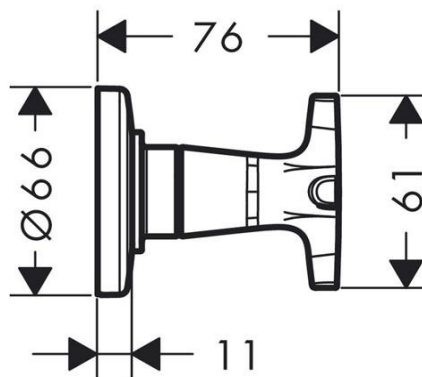

SPECIFICATION SHEET - fittings

BRAND:	hansgrohe	Product Photo:
ORIGIN:	Germany	
SERIES:	Logis	
PRODUCT DESCRIPTION:	Finish set for concealed shut-off valve ¾" • Flow rate: 130 litre/minutes at 3 bar • Flow pressure; 1~5 bar (15~70 psi)	
MODEL No.	71976 000	
FINISH/COLOUR:	Chrome-plated	
DIMENSIONS:	Ø66mm	
OPTIONAL MATCHING PARTS:	15970180 basic set	

Technical Informations: Suitable for continous flow water heater

REMINDER:	Pipe flushing must be done before faucets are installed. Failure to do so voids the warranty. Do not use cleaners containing abrasive cleansers, ammonia, bleach, acids, waxes, alcohol, solvents or other products not recommended for chrome. All information is for reference only, installation shall always be based on the actual product delivered.